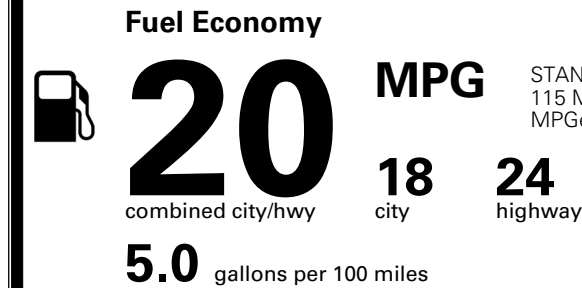

MSRP INCLUDING OPTIONS

\$ 46,960.00

INLAND FREIGHT AND HANDLING

\$ 1,545.00

TOTAL MANUFACTURER'S SUGGESTED RETAIL PRICE ▶

\$ 48,505.00

TOTAL ADDITIONAL WEIGHT: 7.2

EPA DOT Fuel Economy and Environment

Gasoline Vehicle

You spend
\$4,000
 more in fuel costs
 over 5 years
 compared to the
 average new vehicle.

Annual fuel cost
\$2,500

Actual results will vary for many reasons, including driving conditions and how you drive and maintain your vehicle. The average new vehicle gets 29 MPG and costs \$8,500 to fuel over 5 years. Cost estimates are based on 15,000 miles per year at \$ 3.30 per gallon. MPGe is miles per gasoline gallon equivalent. Vehicle emissions are a significant cause of climate change and smog.