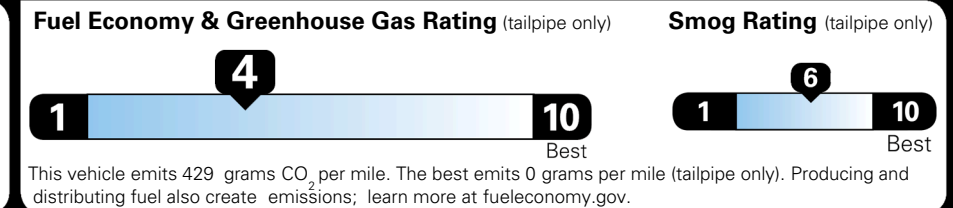

You spend
$4,000
more in fuel costs
over 5 years
compared to the
average new vehicle.

Annual fuel cost
$2,500