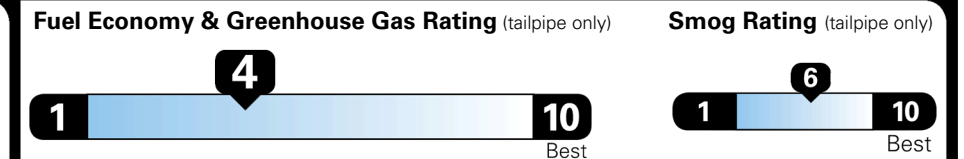

You spend
$3,500
more in fuel costs
over 5 years
compared to the
average new vehicle.

Annual fuel cost
$2,300