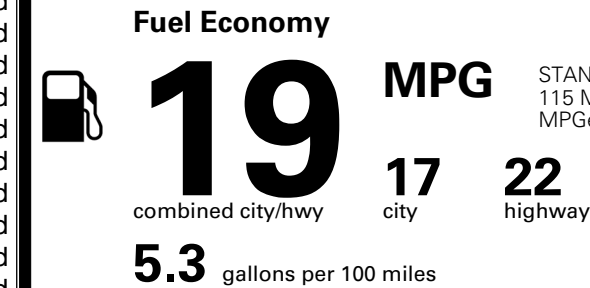

\$995.00
 \$250.00

MSRP INCLUDING OPTIONS

\$ 58,035.00

INLAND FREIGHT AND HANDLING

\$ 1,545.00

TOTAL MANUFACTURER'S SUGGESTED RETAIL PRICE ▶

\$ 59,580.00

TOTAL ADDITIONAL WEIGHT: 7.2

EPA DOT Fuel Economy and Environment

Gasoline Vehicle

STANDARD SUVS range from 13 to 115 MPG. The best vehicle rates 146 MPGe.

You spend
\$4,250
 more in fuel costs
 over 5 years
 compared to the
 average new vehicle.

Annual fuel cost
\$2,450

Fuel Economy & Greenhouse Gas Rating (tailpipe only)

Smog Rating (tailpipe only)

This vehicle emits 467 grams CO₂ per mile. The best emits 0 grams per mile (tailpipe only). Producing and distributing fuel also create emissions; learn more at fueleconomy.gov.