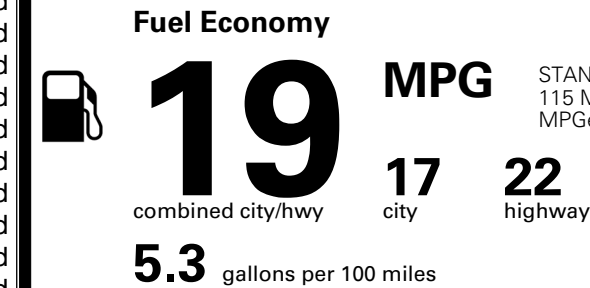

\$495.00
 \$250.00

MSRP INCLUDING OPTIONS

\$ 57,535.00

INLAND FREIGHT AND HANDLING

\$ 1,545.00

TOTAL MANUFACTURER'S SUGGESTED RETAIL PRICE ▶

\$ 59,080.00

TOTAL ADDITIONAL WEIGHT: 7.2

EPA DOT Fuel Economy and Environment

Gasoline Vehicle

STANDARD SUVs range from 13 to 115 MPG. The best vehicle rates 146 MPGe.

You spend
\$4,250
 more in fuel costs
 over 5 years
 compared to the
 average new vehicle.

Annual fuel cost
\$2,450

Fuel Economy & Greenhouse Gas Rating (tailpipe only)

Smog Rating (tailpipe only)

This vehicle emits 467 grams CO₂ per mile. The best emits 0 grams per mile (tailpipe only). Producing and distributing fuel also create emissions; learn more at fueleconomy.gov.