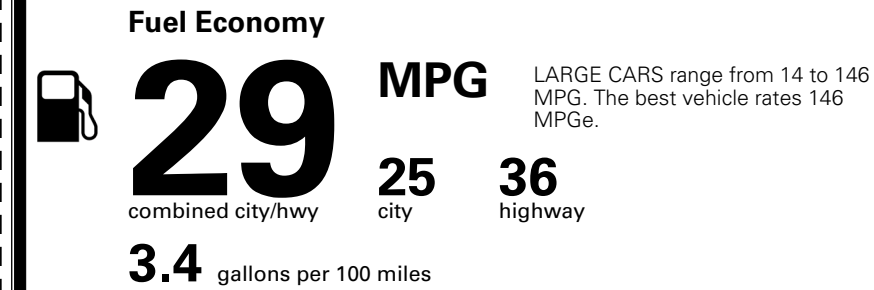

\$2,200.00

\$200.00

\$ 30,790.00

\$ 1,195.00

\$ 31,985.00

EPA DOT Fuel Economy and Environment

Gasoline Vehicle

You save \$0
 in fuel costs over 5 years compared to the average new vehicle.

Annual fuel cost \$1,700

Fuel Economy & Greenhouse Gas Rating (tailpipe only) Smog Rating (tailpipe only)

Actual results will vary for many reasons, including driving conditions and how you drive and maintain your vehicle. The average new vehicle gets 29 MPG and costs \$8,500 to fuel over 5 years. Cost estimates are based on 15,000 miles per year at \$ 3.30 per gallon. MPGe is miles per gasoline gallon equivalent. Vehicle emissions are a significant cause of climate change and smog.