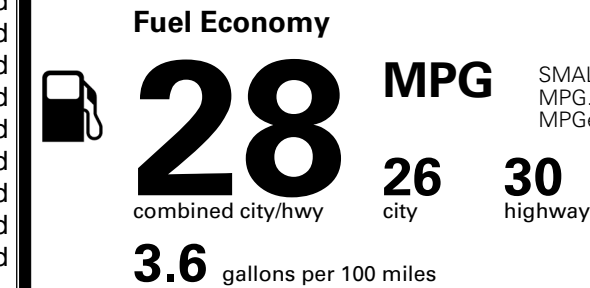

TOTAL ADDITIONAL WEIGHT: 7.2

EPA DOT Fuel Economy and Environment

Gasoline Vehicle

SMALL SUVs range from 14 to 138 MPG. The best vehicle rates 146 MPGe.

You spend \$250 more in fuel costs over 5 years compared to the average new vehicle.