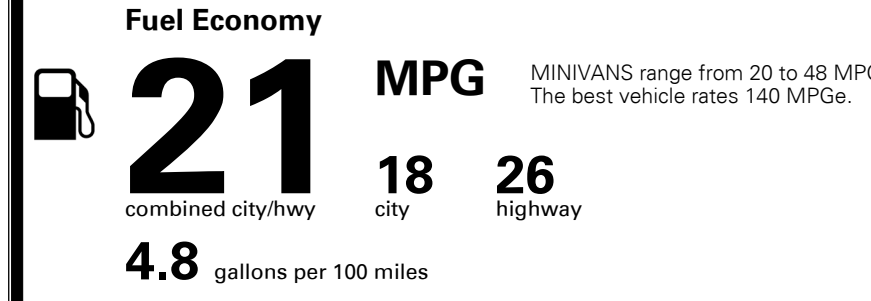

\$2,500.00
 Included
 Included
 \$265.00

MSRP INCLUDING OPTIONS

\$ 53,365.00

INLAND FREIGHT AND HANDLING

\$ 1,395.00

TOTAL MANUFACTURER'S SUGGESTED RETAIL PRICE ▶

\$ 54,760.00

TOTAL ADDITIONAL WEIGHT: 15.9

EPA DOT Fuel Economy and Environment

Gasoline Vehicle

You spend \$3,000 more in fuel costs over 5 years compared to the average new vehicle.

Annual fuel cost \$2,500

Actual results will vary for many reasons, including driving conditions and how you drive and maintain your vehicle. The average new vehicle gets 28 MPG and costs \$9,500 to fuel over 5 years. Cost estimates are based on 15,000 miles per year at \$ 3.50 per gallon. MPGe is miles per gasoline gallon equivalent. Vehicle emissions are a significant cause of climate change and smog.