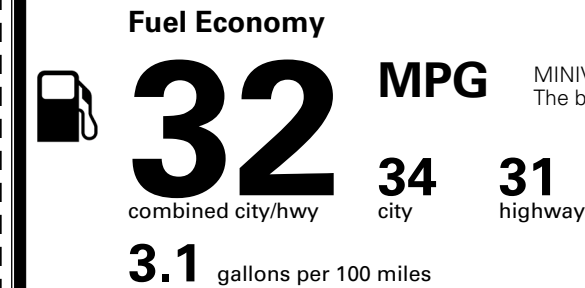

EPA DOT Fuel Economy and Environment

Gasoline Vehicle

MINIVANS range from 20 to 83 MPG. The best vehicle rates 146 MPGe.

You save \$750
 in fuel costs over 5 years compared to the average new vehicle.

Annual fuel cost
\$1,550