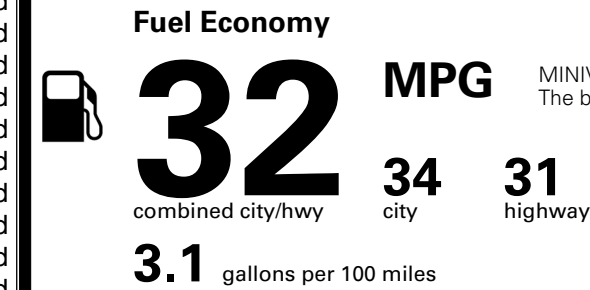

\$495.00
 \$2,500.00
 Included
 \$285.00

MSRP INCLUDING OPTIONS

\$ 56,770.00

INLAND FREIGHT AND HANDLING

\$ 1,545.00

TOTAL MANUFACTURER'S SUGGESTED RETAIL PRICE ▶

\$ 58,315.00

TOTAL ADDITIONAL WEIGHT: 10.1

EPA DOT Fuel Economy and Environment

Gasoline Vehicle

MINIVANS range from 20 to 83 MPG. The best vehicle rates 146 MPGe.

You save \$750
 in fuel costs over 5 years compared to the average new vehicle.

Annual fuel cost
\$1,550