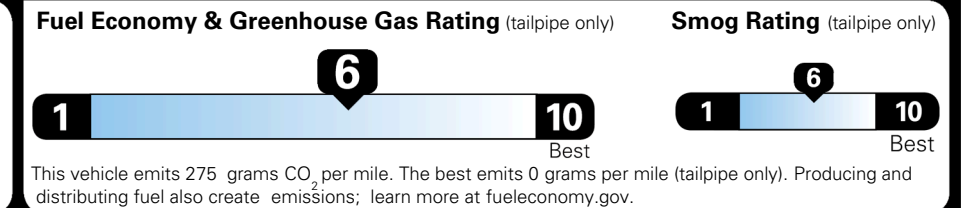

EPA DOT Fuel Economy and Environment

Gasoline Vehicle

MINIVANS range from 20 to 83 MPG. The best vehicle rates 146 MPGe.

You save \$750
 in fuel costs over 5 years compared to the average new vehicle.

Annual fuel cost
\$1,550